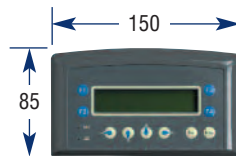

## IMO MI4L40CX

- Four line by forty character LCD display with LED backlight with 5.5 mm high characters providing excellent visibility in all conditions
- 4 programmable Function Keys
- 4 Navigational Keys
- 8 User defined function keys
- Alpha-numeric keys
- Power consumption 3.5 Watts
- Voltage range: 9.5-32VDC

## IMO MI4L20CX

- Four line by twenty character LCD display with LED backlight with 5.5 mm high characters providing excellent visibility in all conditions
- 4 programmable Function Keys
- 4 Navigational Keys
- 8 User defined function keys
- Alpha-numeric keys
- Power consumption 3.5 Watts
- Voltage range: 9.5-32VDC

## IMO MI4L20C

- Four line by twenty character LCD display with LED backlight with 5.5mm high characters providing excellent visibility in all conditions
- 4 programmable function keys
- 6 navigational keys
- Power consumption 2.5 watts
- Dimensions 85x150x42
- Voltage range: 9.5-32VDC

## IMO MI2L20C

- Two line by twenty character LCD display with LED backlight with 5.5mm high characters providing excellent visibility in all conditions
- 4 programmable function keys
- 6 navigational keys
- Power consumption 2.5 watts
- Dimensions 85x150x42
- Voltage range: 9.5-32VDC