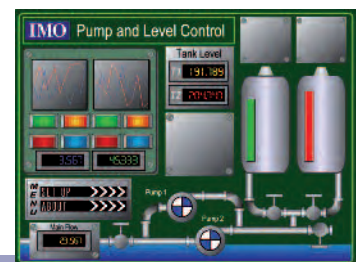

## IMO MI4L40CX

- Four line by forty character LCD display with LED backlight with 5.5 mm high characters providing excellent visibility in all conditions
- 4 programmable Function Keys
- 4 Navigational Keys
- 8 User defined function keys
- Alpha-numeric keys
- Power consumption 3.5 Watts
- Voltage range: 9.5-32VDC

## IMO MI4L20CX

- Four line by twenty character LCD display with LED backlight with 5.5 mm high characters providing excellent visibility in all conditions
- 4 programmable Function Keys
- 4 Navigational Keys
- 8 User defined function keys
- Alpha-numeric keys
- Power consumption 3.5 Watts
- Voltage range: 9.5-32VDC

## IMO MI4L20C

- Four line by twenty character LCD display with LED backlight with 5.5mm high characters providing excellent visibility in all conditions
- 4 programmable function keys
- 6 navigational keys
- Power consumption 2.5 watts
- Dimensions 85x150x42
- Voltage range: 9.5-32VDC

## IMO MI2L20C

- Two line by twenty character LCD display with LED backlight with 5.5mm high characters providing excellent visibility in all conditions
- 4 programmable function keys
- 6 navigational keys
- Power consumption 2.5 watts
- Dimensions 85x150x42
- Voltage range: 9.5-32VDC