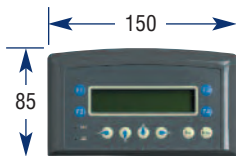

## IMO MI8L40CX

- Eight line by forty character 240x64 Graphics LCD display with LED backlight and variable height characters, providing excellent visibility in all conditions
- 4 programmable Function Keys
- 4 Navigational Keys
- 8 user defined function keys
- Alpha-numeric keys
- Power consumption 2.75 Watts
- Flash 512K bytes Used to hold firmware, database and protocols
- 128K bytes SRAM solely for variable data
- Voltage range: 9.5-32VDC

## IMO MI4L40CX

- Four line by forty character LCD display with LED backlight with 5.5 mm high characters providing excellent visibility in all conditions
- 4 programmable Function Keys
- 4 Navigational Keys
- 8 User defined function keys
- Alpha-numeric keys
- Power consumption 3.5 Watts
- Voltage range: 9.5-32VDC

## IMO MI4L20CX

- Four line by twenty character LCD display with LED backlight with 5.5 mm high characters providing excellent visibility in all conditions
- 4 programmable Function Keys
- 4 Navigational Keys
- 8 User defined function keys
- Alpha-numeric keys
- Power consumption 3.5 Watts
- Voltage range: 9.5-32VDC

## IMO MI4L20C

- Four line by twenty character LCD display with LED backlight with 5.5mm high characters providing excellent visibility in all conditions
- 4 programmable function keys
- 6 navigational keys
- Power consumption 2.5 watts
- Dimensions 85x150x42
- Voltage range: 9.5-32VDC