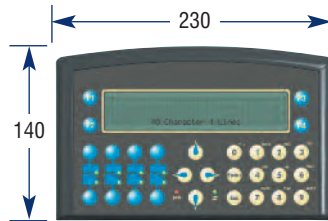

## IMO MI8L40CX

- Eight line by forty character 240x64 Graphics LCD display with LED backlight and variable height characters, providing excellent visibility in all conditions
- 4 programmable Function Keys
- 4 Navigational Keys
- 8 user defined function keys
- Alpha-numeric keys
- Power consumption 2.75 Watts
- Flash 512K bytes Used to hold firmware, database and protocols
- 128K bytes SRAM solely for variable data
- Voltage range: 9.5-32VDC

## IMO MI4L40CX

- Four line by forty character LCD display with LED backlight with 5.5 mm high characters providing excellent visibility in all conditions
- 4 programmable Function Keys
- 4 Navigational Keys
- 8 User defined function keys
- Alpha-numeric keys
- Power consumption 3.5 Watts
- Voltage range: 9.5-32VDC

## IMO MI4L20CX

- Four line by twenty character LCD display with LED backlight with 5.5 mm high characters providing excellent visibility in all conditions
- 4 programmable Function Keys
- 4 Navigational Keys
- 8 User defined function keys
- Alpha-numeric keys
- Power consumption 3.5 Watts
- Voltage range: 9.5-32VDC

## IMO MI4L20C

- Four line by twenty character LCD display with LED backlight with 5.5mm high characters providing excellent visibility in all conditions
- 4 programmable function keys
- 6 navigational keys
- Power consumption 2.5 watts
- Dimensions 85x150x42
- Voltage range: 9.5-32VDC